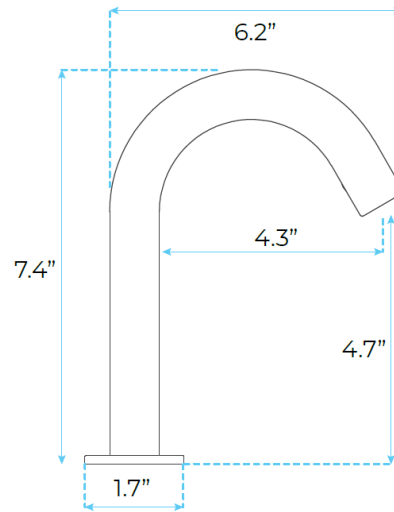

BRIO COMMERCIAL MATT BLACK TOUCHLESS VOLUME AUTOMATIC SENSOR HANDS FREE FAUCET SPECS

Specs:

- Type: Matte Black Hand Touch Tap Automatic Inflated Sensor Faucet
- Sensor Distance: 2.7" -3.1"
- Water Pressure Range : 0.5 wpa -- 0.6 wpa
- Faucet Material: Solid Brass
- Hot and Cold Hose Material: Stainless Steel
- Mixer Tap Material: Ceramic
- Item Finished: matte black
- Install Way: Deck Mounted Combinations
- Number of The Install Hole: Single hole
- Water Spout Way: water column
- warm And Cold: yes
- Connection Parts Size: ½ " NPT connectors
- Applicable Water temperature : 0 - 45 Degree
- Droplet Free Ceramic Disc Cartridge For
- Brand New In Box Ready to ship
- Soap To The Non-tarnish Life Shine
- GPM - 1.2